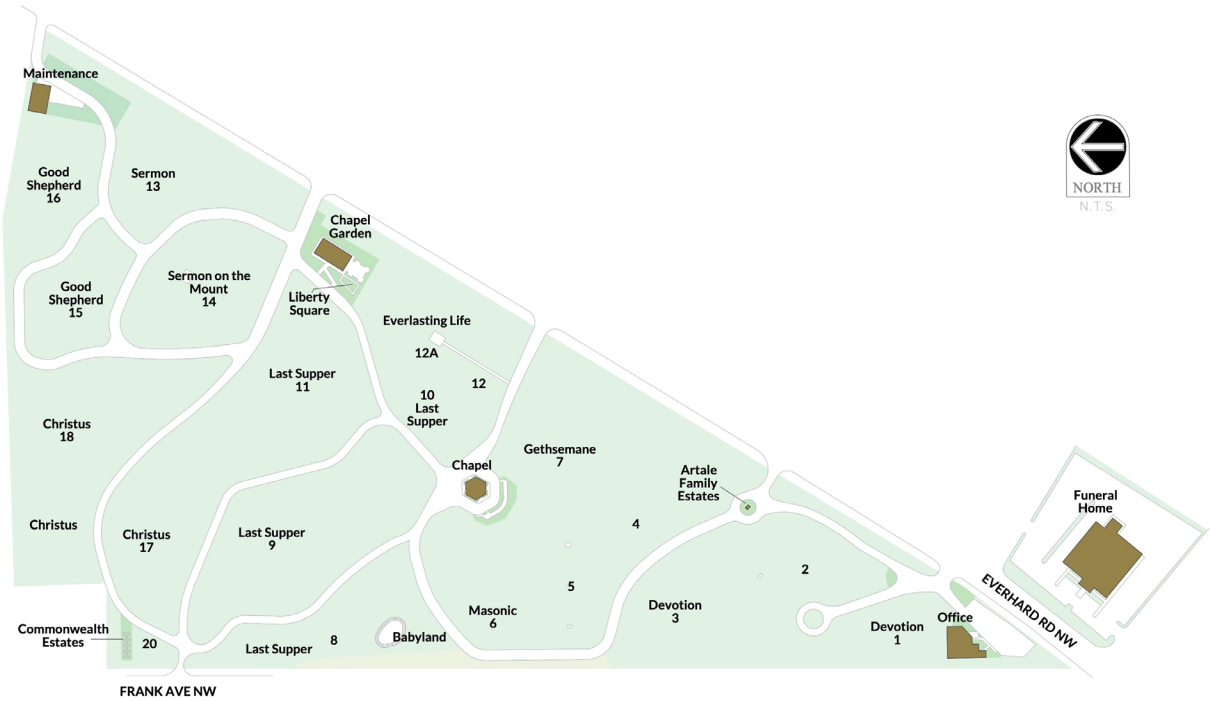

Sunset Hills Memory Gardens Section

Sunset Hills Burial Park Section

*Create a lasting legacy. Our cemetery professionals are available to help you choose cremation property and cemetery space.
Stop by our office or call **(330) 494-2051***